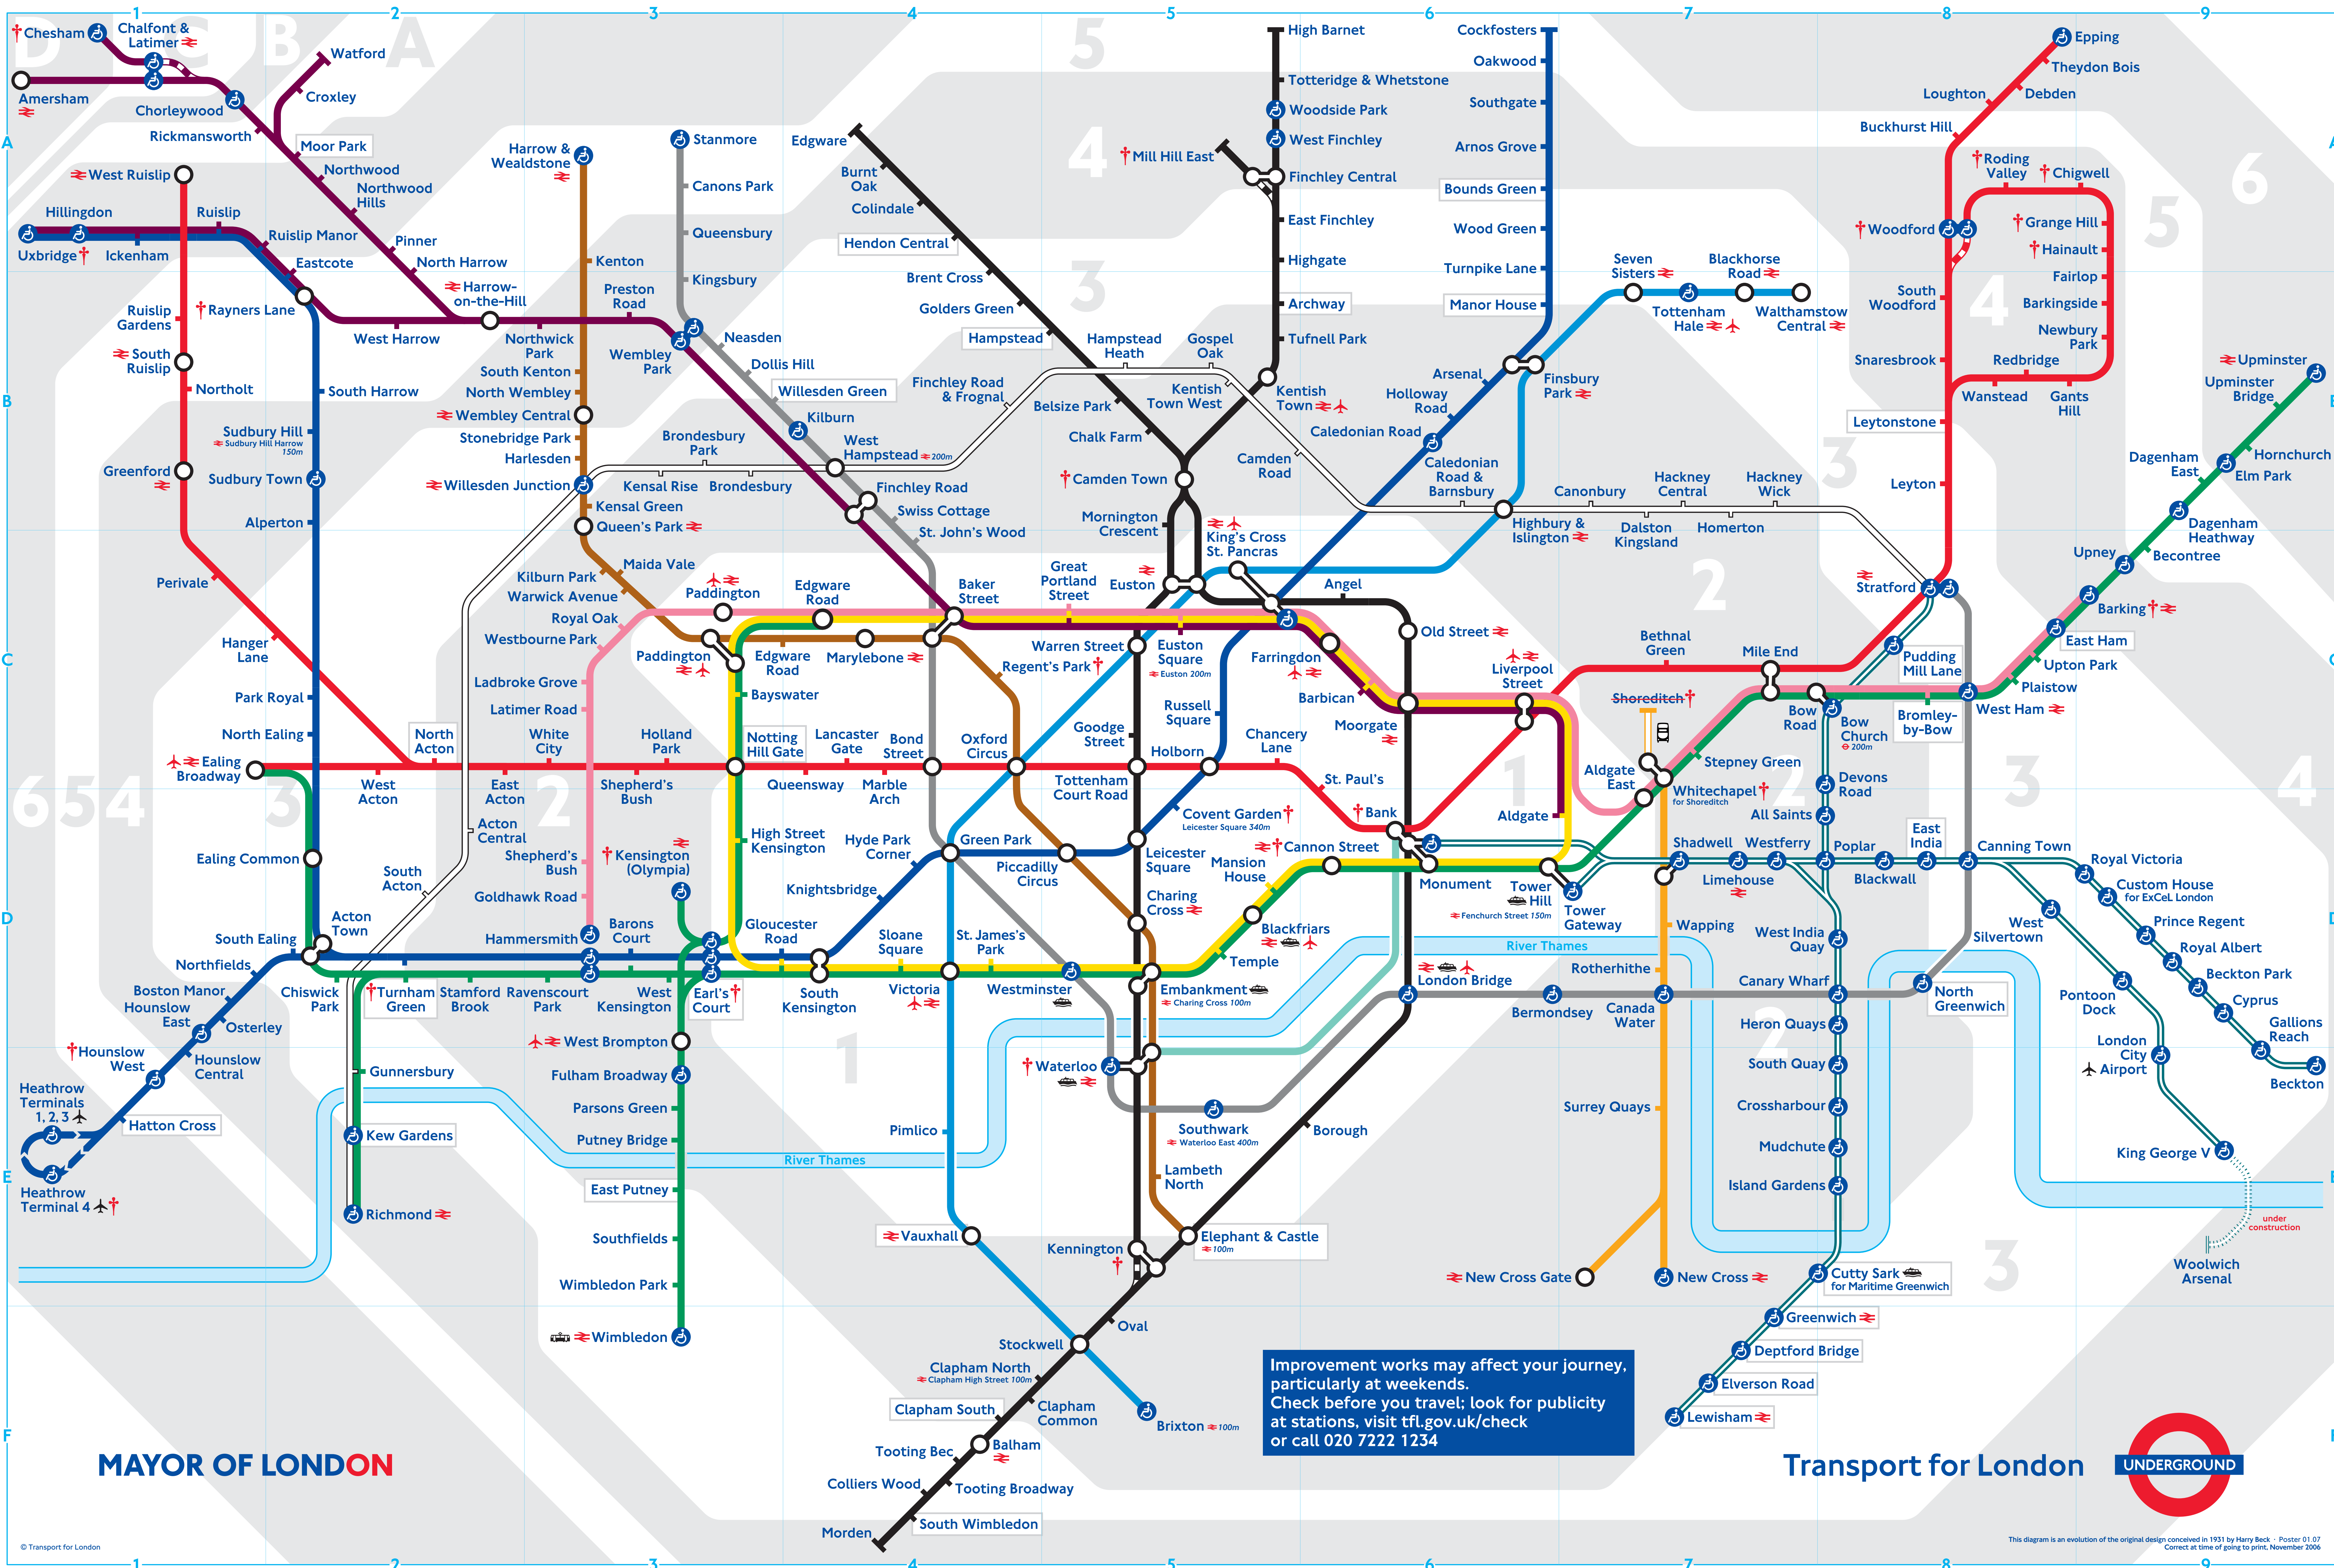

Tube map

- Bakerloo
- Central
- Circle
- District
- East London
- Hammersmith & City
- Jubilee
- Metropolitan
- Northern
- Piccadilly
- Victoria
- Waterloo & City
- DLR
- Under construction
- National Rail

- Interchange stations
- ⊕ Step-free access from the platform to the street
- ≡ Connections with National Rail
- † Check before you travel. See index below
- ⚓ Connections with riverboat services
- 🚊 Connection with Tramlink
- ✈ Location of Airport
- ✈ Interchange with National Rail services to airport
- 🚌 Replacement bus service
- 🚲 Bicycle parking
- P Car parks
- 🚻 Toilets on site/nearby
- ℹ Travel Information Centres

- **D** Station in Zone D
- **C** Station in Zone C
- **B** Station in Zone B
- **A** Station in Zone A
- **6** Station in Zone 6 and Zone A
- **5** Station in Zone 5
- **4** Station in both zones
- **3** Station in Zone 3
- **2** Station in Zone 2
- **1** Station in Zone 1

24 hour travel information
020 7222 1234

Website
tfl.gov.uk

Textphone
020 7918 3015

To get one taxi and two local licensed minibuses text **HOME** to 60835

Improvement works may affect your journey, particularly at weekends. Check before you travel; look for publicity at stations, visit tfl.gov.uk/check or call 020 7222 1234

Line	Station	Facilities	Zone	Line	Station	Facilities	Zone	Line	Station	Facilities	Zone	Line	Station	Facilities	Zone	Line	Station	Facilities	Zone	Line	Station	Facilities	Zone																
A	Acton Central		3	B	Bakerloo		2	C	Canary Wharf		2	D	Chesham		6	E	Chigwell		5	F	Chorleywood		6	G	Croxley		6												
	Buckhurst Hill		4		Chorleywood		6		Croxley		6		Chesham		6		Chigwell		5		Chorleywood		6		Croxley		6	Chesham		6	Chigwell		5	Chorleywood		6	Croxley		6

The cheapest way to get around London

Go to tfl.gov.uk/oyster